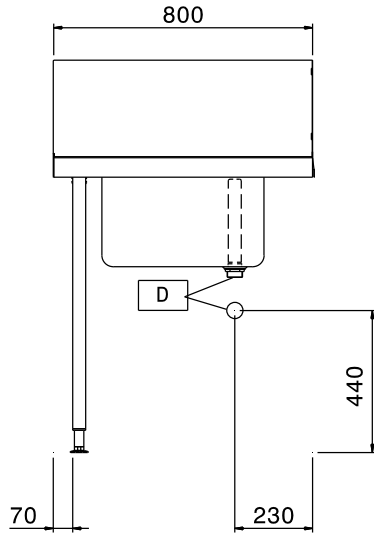

Short Form Specification

Item No. _____

For hood type dishwashers. Constructed in 304 AISI stainless steel. Backsplash mm300h. N. 2 square 40x40mm tubular legs on height-adjustable feet. Bowl size mm500x400x300h with overflow pipe, drain hole and plastic syphon. Basket direction: from left to right.

Main Features

- Supplied knocked-down and easy to assemble.
- Designed for 500x500 mm dishwashing racks.
- Plain undershelves and pre-rinse units available as optional accessories.

Construction

- Stainless steel feet 50 mm adjustable in height to ensure that tables drain back into the dishwasher.
- Included splashback to prevent water spatter.
- Deep anti-drip profiles completely folded with lower edge for safe and easy cleaning.
- All surfaces smooth with polished finish.
- 40x40 mm square tubular legs in AISI 304 stainless steel.
- 304 AISI stainless steel construction throughout.
- To be secured to the dishwasher and fitted with one pair of legs at the other end.
- [NOT TRANSLATED]

Optional Accessories

- - NOT TRANSLATED - PNC 855379
- - NOT TRANSLATED - PNC 855380
- - NOT TRANSLATED - PNC 855381
- - NOT TRANSLATED - PNC 855385
- - NOT TRANSLATED - PNC 855386
- - NOT TRANSLATED - PNC 855389
- Undershef for dishwasher table, 800mm PNC 865351
- Floor fastening kit for 2 square legs PNC 865386
- Single plastic drain syphon 2 " for sinks PNC 895313

APPROVAL: _____

Experience the Excellence
www.electroluxprofessional.com
ELUX_EMAIL

Front

Side

Top

Key Information:

| | |
|--------------------------------|--------------|
| External dimensions, Width: | |
| 865307 (BHHPTB08L) | 800 mm |
| External dimensions, Depth: | 745 mm |
| External dimensions, Height: | 1170 mm |
| Net weight: | 6 kg |
| Splashback Dimensions, Height: | 300 mm |
| Basin dimensions: | 500x400x300h |