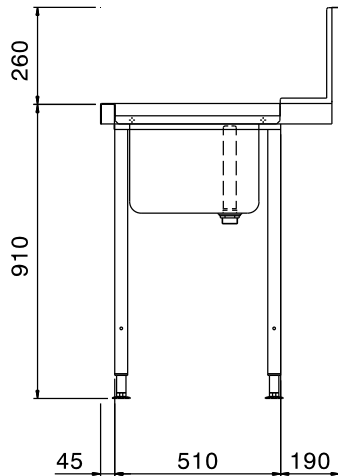

Short Form Specification

Item No. _____

For hood type dishwashers. Constructed in 304 AISI stainless steel. Backsplash mm300h. N. 2 square 40x40mm tubular legs on height-adjustable feet. Bowl size mm500x400x300h with overflow pipe, drain hole and plastic syphon. Basket direction: from left to right.

Main Features

- Supplied knocked-down and easy to assemble.
- Designed for 500x500 mm dishwashing racks.
- Plain undershelves and pre-rinse units available as optional accessories.

Construction

- Stainless steel feet 50 mm adjustable in height to ensure that tables drain back into the dishwasher.
- Included splashback to prevent water spatter.
- Deep anti-drip profiles completely folded with lower edge for safe and easy cleaning.
- All surfaces smooth with polished finish.
- 40x40 mm square tubular legs in AISI 304 stainless steel.
- 304 AISI stainless steel construction throughout.
- To be secured to the dishwasher and fitted with one pair of legs at the other end.
- [NOT TRANSLATED]

Optional Accessories

- - NOT TRANSLATED - PNC 855379
- - NOT TRANSLATED - PNC 855380
- - NOT TRANSLATED - PNC 855381
- - NOT TRANSLATED - PNC 855385
- - NOT TRANSLATED - PNC 855386
- - NOT TRANSLATED - PNC 855389
- Undershef for dishwasher table, 800mm PNC 865351
- Floor fastening kit for 2 square legs PNC 865386
- Single plastic drain syphon 2 " for sinks PNC 895313

APPROVAL: _____

Experience the Excellence
www.electroluxprofessional.com
ELUX_EMAIL

Front

Side

Top

Key Information:

| | |
|--------------------------------|--------------|
| External dimensions, Width: | |
| 865307 (BHHPTB08L) | 800 mm |
| External dimensions, Depth: | 745 mm |
| External dimensions, Height: | 1170 mm |
| Net weight: | 6 kg |
| Splashback Dimensions, Height: | 300 mm |
| Basin dimensions: | 500x400x300h |