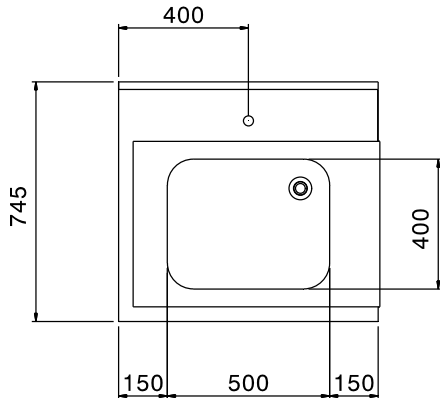

Short Form Specification

Item No. _____

For hood type dishwashers. Constructed in 304 AISI stainless steel. Backsplash mm300h. N. 2 square 40x40mm tubular legs on height-adjustable feet. Bowl size mm500x400x300h with overflow pipe, drain hole and plastic syphon. Basket direction: from left to right.

Main Features

- Supplied knocked-down and easy to assemble.
- Designed for 500x500 mm dishwashing racks.
- Plain undershelves and pre-rinse units available as optional accessories.

Construction

- Stainless steel feet 50 mm adjustable in height to ensure that tables drain back into the dishwasher.
- Included splashback to prevent water spatter.
- Deep anti-drip profiles completely folded with lower edge for safe and easy cleaning.
- All surfaces smooth with polished finish.
- 40x40 mm square tubular legs in AISI 304 stainless steel.
- 304 AISI stainless steel construction throughout.
- To be secured to the dishwasher and fitted with one pair of legs at the other end.
- [NOT TRANSLATED]

Optional Accessories

- - NOT TRANSLATED - PNC 855379
- - NOT TRANSLATED - PNC 855380
- - NOT TRANSLATED - PNC 855381
- - NOT TRANSLATED - PNC 855385
- - NOT TRANSLATED - PNC 855386
- - NOT TRANSLATED - PNC 855389
- Undershef for dishwasher table, 800mm PNC 865351
- Floor fastening kit for 2 square legs PNC 865386
- Single plastic drain syphon 2 " for sinks PNC 895313

APPROVAL: _____

Experience the Excellence
www.electroluxprofessional.com
ELUX_EMAIL

Front

Side

Top

Key Information:

| | |
|--------------------------------|--------------|
| External dimensions, Width: | |
| 865307 (BHHPTB08L) | 800 mm |
| External dimensions, Depth: | 745 mm |
| External dimensions, Height: | 1170 mm |
| Net weight: | 6 kg |
| Splashback Dimensions, Height: | 300 mm |
| Basin dimensions: | 500x400x300h |